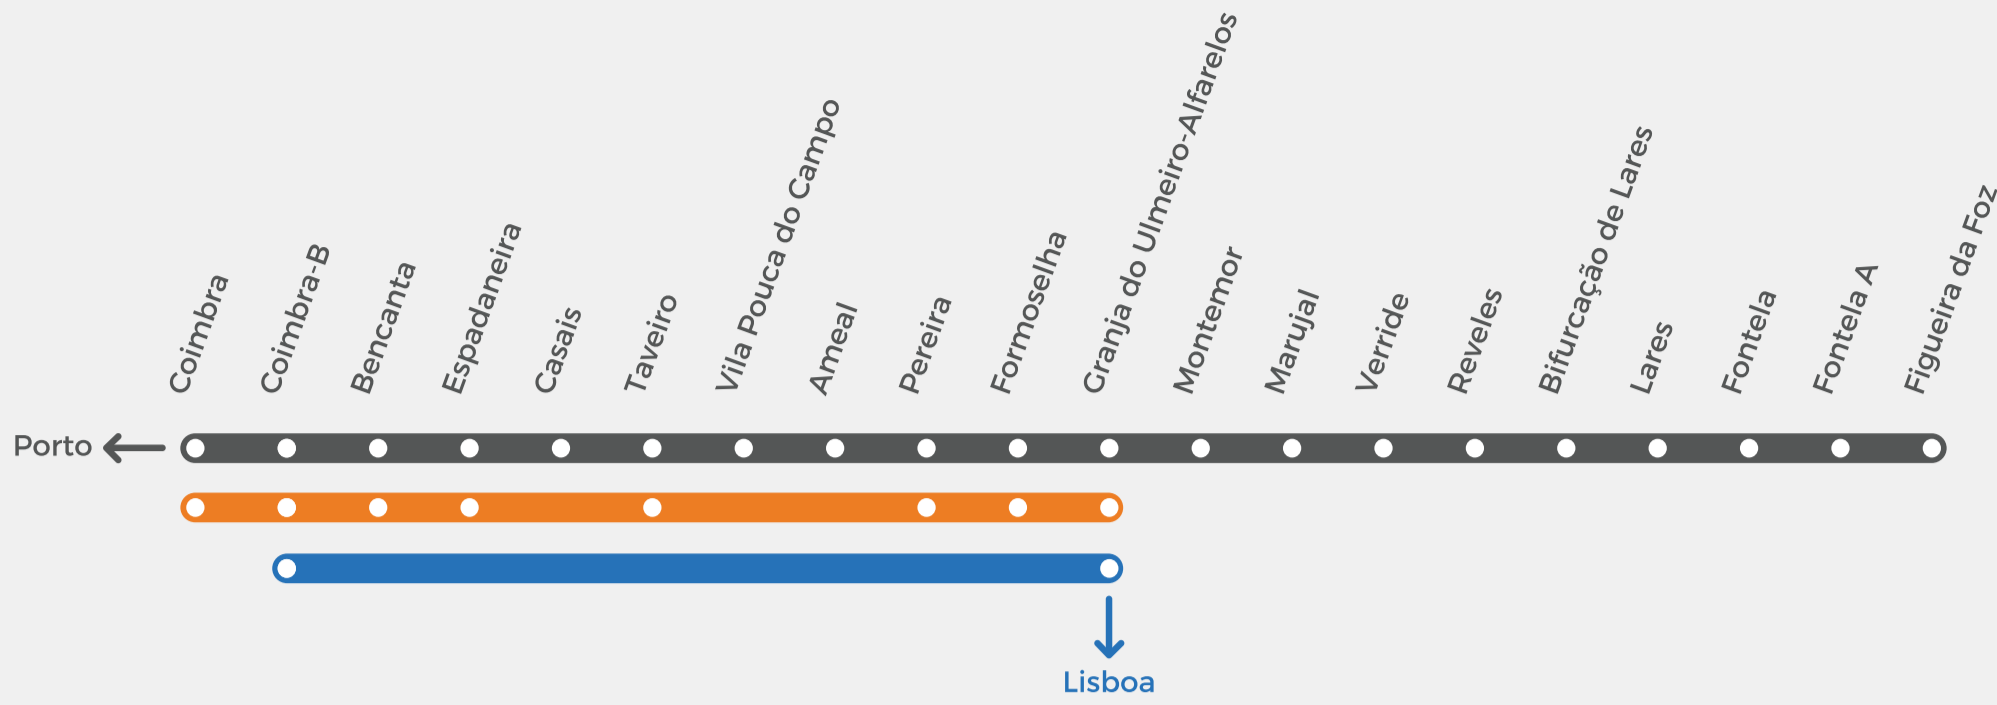

Horário em vigor desde 10 dezembro 2023
Valid since December 10, 2023

Categoria Category	R	R	U	R	U	R	U	R	U	U	R	U	U	R	U	U
Número Number	3400	4500	16802	4502	16804	4504	16806	4506	16808	16810	4508	16812	16814	4510	16816	16818
Observações Remarks	3	5	4	3	1	5	5	1	1	1	1	1	1	1	1	1
Coimbra (P)		05:09	05:24	06:05	06:55	07:05	08:00	08:15	08:55	10:00	10:15	12:00	13:00	13:22	14:00	15:00
Coimbra-B (C)		05:12	05:28	06:07	06:58	07:07	08:02	08:18	08:57	10:02	10:17	12:02	13:02	13:25	14:02	15:02
Coimbra-B (P)	02:55	05:18	05:33	06:12	07:03	07:12	08:07	08:23	09:02	10:07	10:22	12:07	13:07	13:30	14:07	15:07
Bencanta		05:22	05:36	06:15	07:06	07:15	08:10	08:26	09:05	10:10	10:25	12:10	13:10	13:33	14:10	15:10
Espadaneira		05:24	05:38	06:18	07:09	07:18	08:13	08:29	09:08	10:13	10:28	12:13	13:13	13:36	14:13	15:13
Casais			05:40		07:11		08:15		09:10		10:15		12:15		14:15	15:15
Taveiro		05:28	05:44	06:22	07:14	07:22	08:18	08:33	09:13	10:18	10:32	12:18	13:18	13:40	14:18	15:18
Vila Pouca do Campo			05:47		07:17		08:21		09:16		10:21		12:21		14:21	15:21
Ameal			05:49		07:20		08:24		09:19		10:24		12:24		14:24	15:24
Pereira		05:34	05:53	06:28	07:24	07:28	08:28	08:39	09:23	10:28	10:38	12:28	13:28	13:46	14:28	15:28
Formoselha		05:37	05:56	06:31	07:27	07:31	08:31	08:42	09:26	10:31	10:41	12:31	13:31	13:49	14:31	15:31
Granja do Ulmeiro – Alfarelos (C)	03:08	05:41	06:00	06:33	07:29	07:34	08:33	08:44	09:29	10:34	10:43	12:33	13:33	13:51	14:33	15:33
Granja do Ulmeiro – Alfarelos (P)			06:02		07:30		08:34		09:39	10:35		12:34	13:34		14:34	15:34
Montemor			06:06		07:33		08:38		09:43	10:38		12:38	13:38		14:38	15:38
Marujal			06:10		07:37		08:42		09:47	10:42		12:42	13:42		14:42	15:42
Verride			06:17		07:52		08:47		09:52	10:47		12:48	13:48		14:47	15:51
Reveles			06:22		07:57		08:51		09:56	10:51		12:52	13:52		14:51	15:56
Bifurcação de Lares			06:25		08:00		08:54		09:59	10:54		12:55	13:55		14:54	15:59
Lares			06:28		08:03		08:57		10:02	10:57		12:58	13:58		14:57	16:02
Fontela			06:34		08:06		09:04		10:07	11:04		13:04	14:04		15:04	16:08
Fontela-A			06:36		08:08		09:06		10:09	11:06		13:06	14:06		15:06	16:10
Figueira da Foz (C)			06:40		08:12		09:10		10:13	11:10		13:10	14:10		15:10	16:14